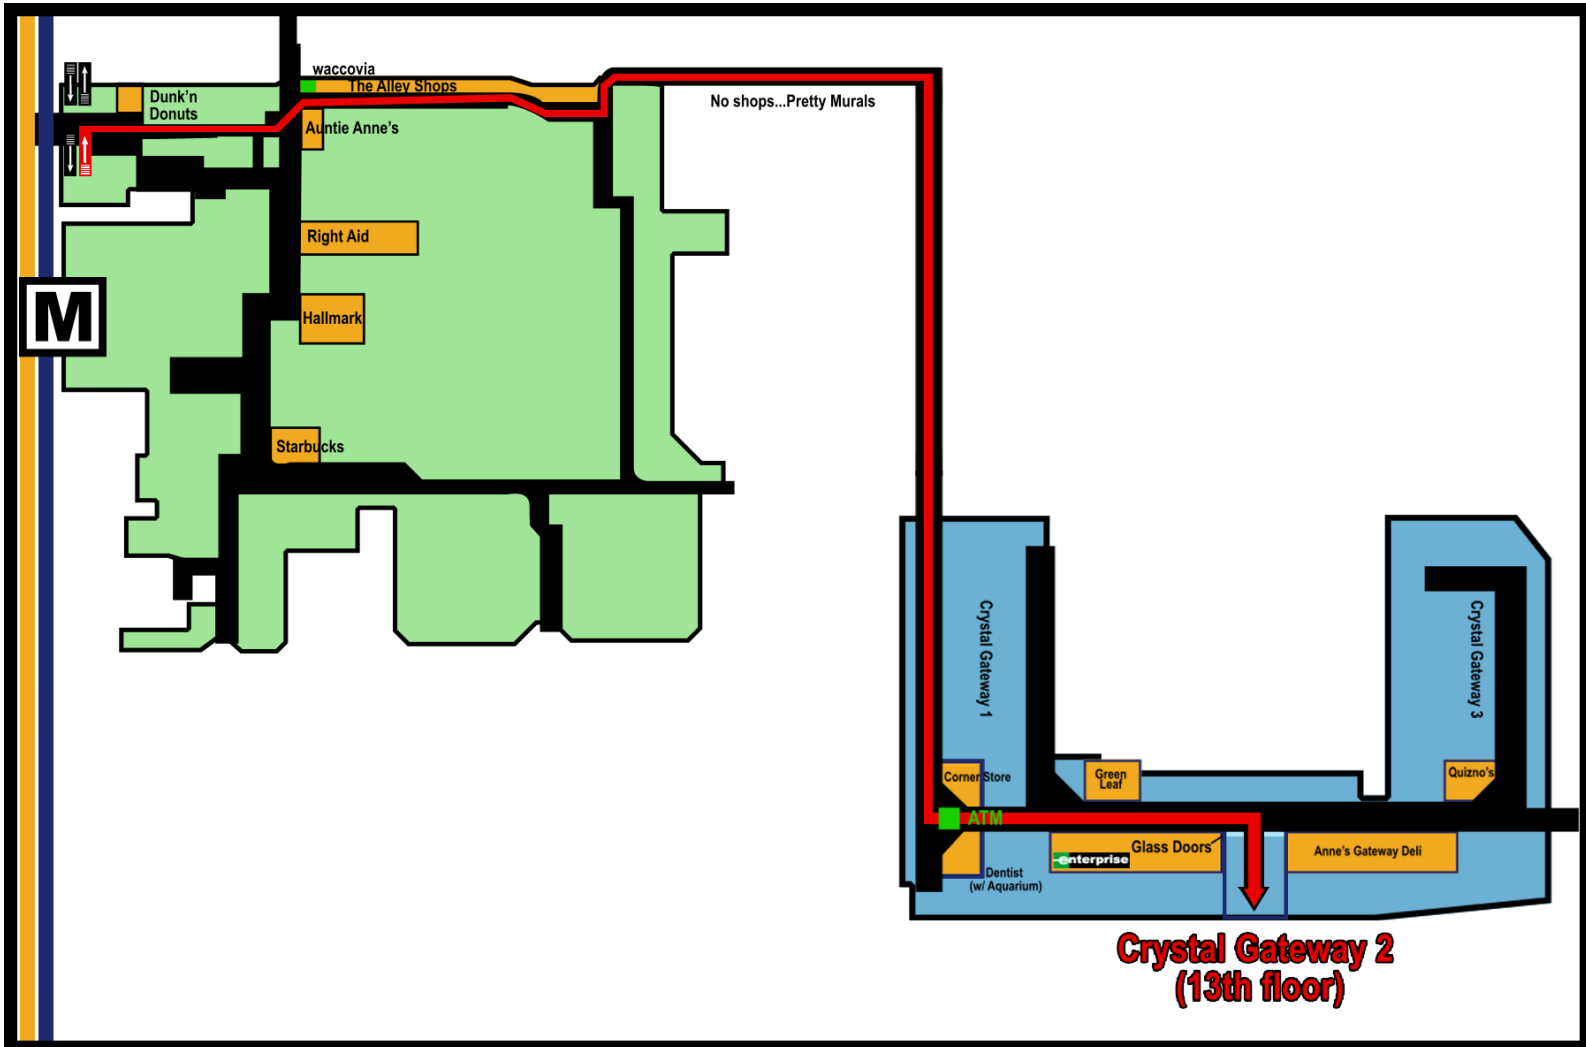

Directions To AQIWO

1225 South Clark Street, Suite 1301, Arlington, VA

(703) 416-8590

From the Metro - **BLUE** or **YELLOW** line

Directions walking from the metro (follow the overhead signs to 12th Street).

- Take the Blue or Yellow Metro line and get off at the Crystal City Station
- Ride to the top of the first set of escalators. (Do not take the second set of escalators outside)
- At the top of the escalators turn Right and go through the glass doors into the Crystal City Underground.
- Walk up the stairs and go straight until you see the Trolley Restaurant on the right and the Pretzel Shop on the left.
- Go around the left side of the Pretzel shop. (Do not go through the glass doors leading to the Marriott Hotel) and go through this hallway which will pass by several small shops.
- After the T-shirt and Dollar shop, you will come to a T intersection. Turn left and follow the long hallway.
- At the end of the long hallway, turn right and go up the ramp (covered with a skylight).
- At the end of the ramp, turn left and walk straight through the hallway (you will pass several restaurants and the Skyline Health Club).
- After passing Enterprise you will turn right and enter Crystal Gateway 2 through the glass doors
- Take the Elevators to the 13th floor.